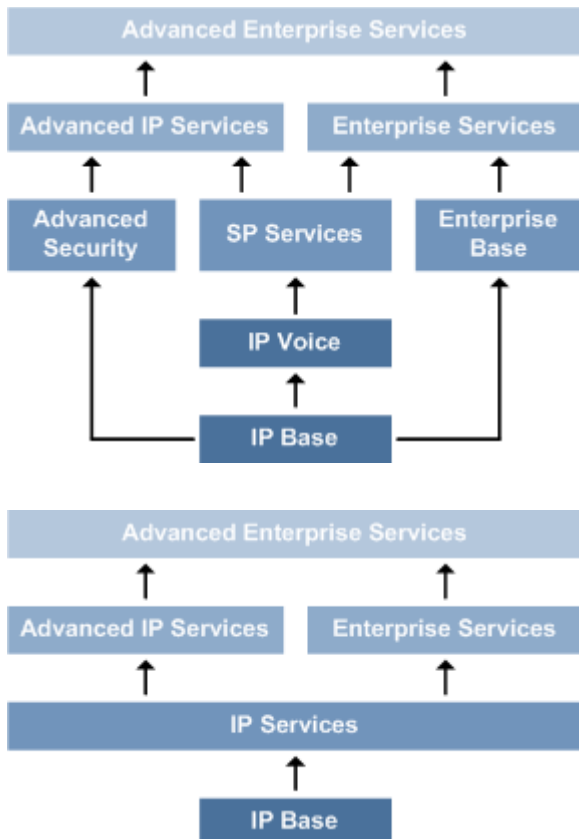

IOS Package Trees

Recommended IOS

800, 1700, 2600, 2800, 3700, 3800	12.4 / 12.4T
Catalyst 2960, 3560, 3750	12.2SE
Catalyst 4500 and 4900	12.2SG
Catalyst 6500	12.2SX
7200, 7301 routers	12.4 / 12.4T / 12.2SB
7304 routers	12.2SB
7500 routers	12.4 / 12.0S
10000 routers	12.2SB
7600 routers	12.2SR

IOS Verification

Router# **show version**

Router# **dir <filesystem>:**

Router# **verify <filesystem>:<image>**