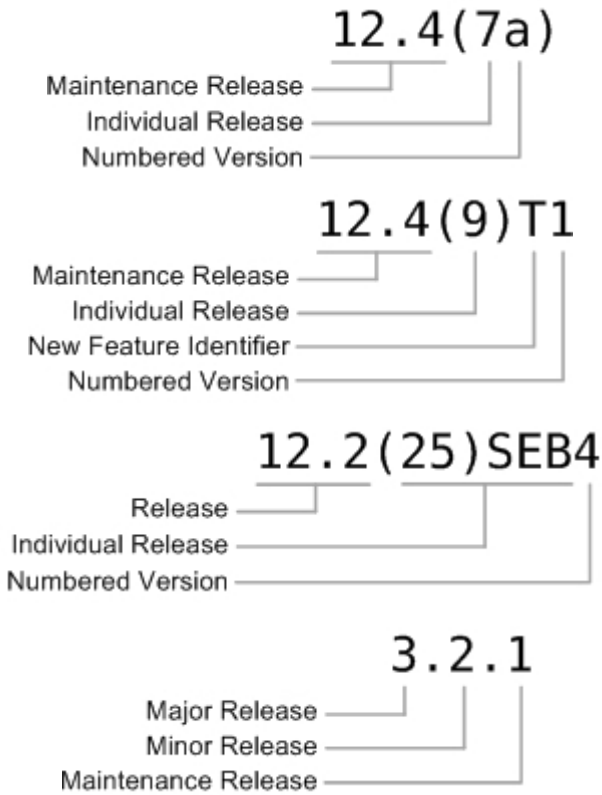

IOS Nomenclature

Typical Release Lifecycle

First Customer Shipment (FCS) · The release is first available to Cisco customers on CCO

EOS Notice · Notification of upcoming EOS

End of Sale (EOS) · The release is no longer orderable or included in manufactured shipments

End of Engineering (EOE) · The last day for software fixes; only TAC assistance is offered from this point

End of Life (EOL) · The last day for TAC support; release becomes obsolete; upgrade is only option for support