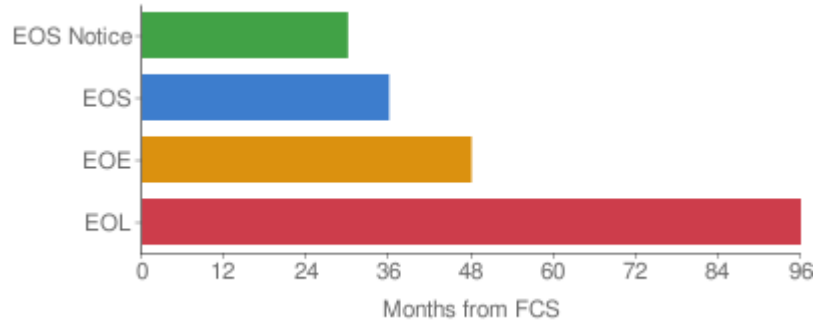

IOS Nomenclature

Typical Release Lifecycle

First Customer Shipment (FCS) · The release is first available to Cisco customers on CCO

EOS Notice · Notification of upcoming EOS

End of Sale (EOS) · The release is no longer orderable or included in manufactured shipments

End of Engineering (EOE) · The last day for software fixes; only TAC assistance is offered from this point

End of Life (EOL) · The last day for TAC support; release becomes obsolete; upgrade is only option for support